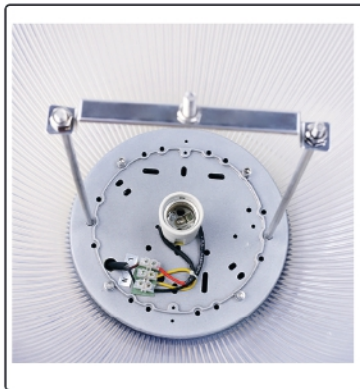

Product Details & Size