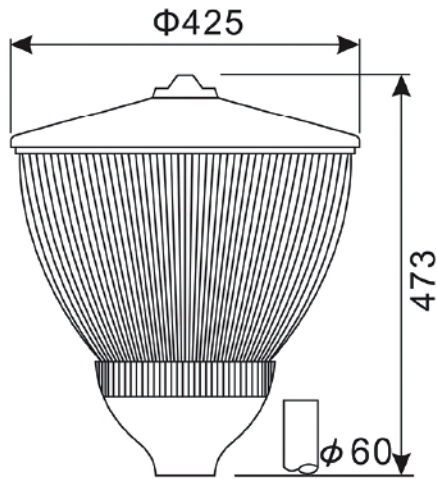

Product Details & Size