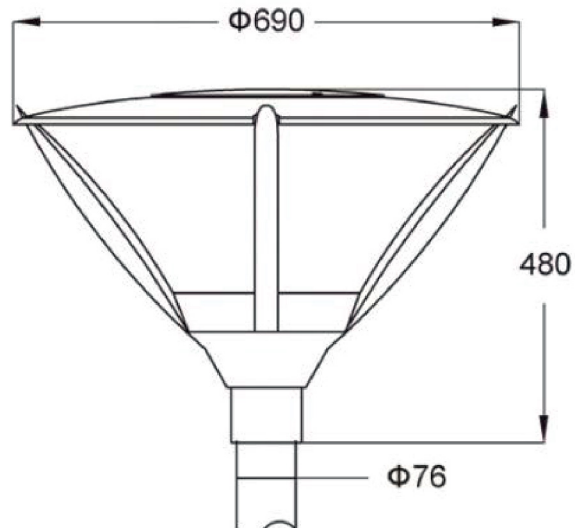

Product Drawing