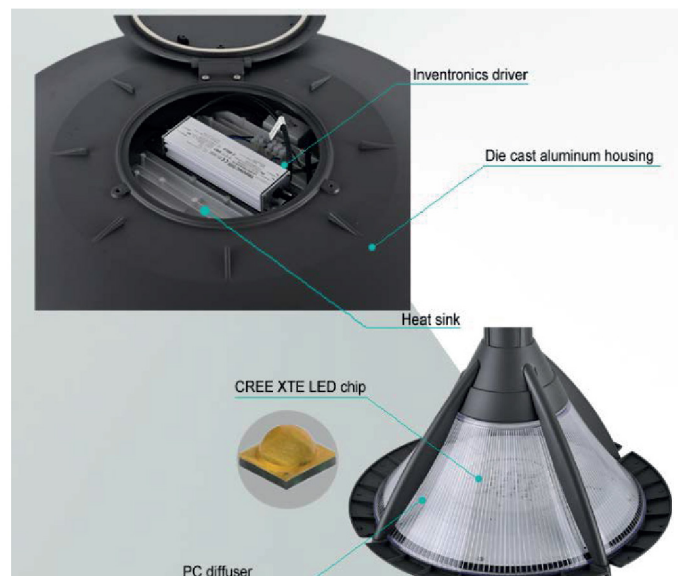

Product Detail